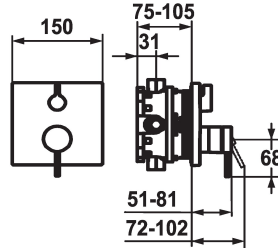

KWC ZOE

Trim kit - Lever mixer - Tub

Modell-Linie: ZOE | 20.204.500.000

Showers | Exposed bath mixer

KWC-No.

124015
chromeline, Trim kit

124016
chromeline, Trim kit, with vacuum breaker

- * Trim kit with function unit
- * Outflow top and below
- * Turning handle for diverter
- * KWC cartridge M 35 H
- with ceramic discs
- flow rate and temperature continuously variable
- * Scope of delivery:

Concealed_unit

Trim kit

Trim kit, with vacuum breaker

- Function unit, lever, cap, sleeve, cover plate, holder for escutcheon, diverter
- Fastening of the cover plate without screws
- * To be ordered separately:
- Unit for concealed installation KWC BLUEBOX®
- ½", without shut-off valve, 39.999.900.931
- ¾" (½"), with shut-off valve, 39.999.910.931

Technical Data

Flow rate
Diameter
Handling
Color code
Installation_type
Faucet_typ
Acoustic group
Concealed_unit
Energy Label
material

19 l/min (3 bar)
150 x 150
front lever
chrome
Wall mounted
Faucet
Battery1
Trim kit
C
Brass