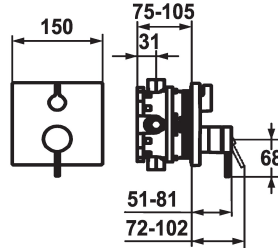

KWC ZOE Trim kit - Lever mixer - Tub

Modell-Linie: ZOE | 20.204.500.000
Showers | Exposed bath mixer

KWC-No.

124015
chromeline, Trim kit

124016
chromeline, Trim kit, with vacuum breaker

- * Trim kit with function unit
- * Outflow top and below
- * Turning handle for diverter
- * KWC cartridge M 35 H
- with ceramic discs
- flow rate and temperature continuously variable
- * Scope of delivery:

Concealed unit

Trim kit

Trim kit, with vacuum breaker

- Function unit, lever, cap, sleeve, cover plate, holder for escutcheon, diverter
- Fastening of the cover plate without screws
- * To be ordered separately:
- Unit for concealed installation KWC BLUEBOX®
- ½", without shut-off valve, 39.999.900.931
- ¾" (½"), with shut-off valve, 39.999.910.931

Technical Data

Flow rate
Diameter
Handling
Color code
Installation type
Faucet_typ
Acoustic group
Concealed unit
Energy label
material

19 l/min (3 bar)
150 x 150
front lever
chromeline
Wall mounted
Faucet
yes
Trim kit
C
Brass