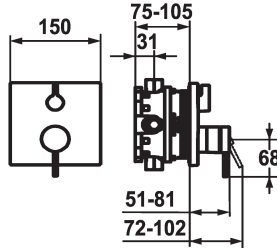

KWC ZOE Trim kit - Lever mixer - Tub

Modell-Linie: ZOE | 20.204.500.000
Suihkut ja suihkupaneelit | Allashanat

KWC-No.

124015
chromeline, Trim kit

124016
chromeline, Trim kit, with vacuum breaker

- * Trim kit with function unit
- * Outflow top and below
- * Turning handle for diverter
- * KWC cartridge M 35 H
- with ceramic discs
- flow rate and temperature continuously variable
- * Scope of delivery:

ATT-KWC-UNTERPUTZ

FM-Set

FM-Set mit SI

- Function unit, lever, cap, sleeve, cover plate, holder for escutcheon, diverter
- Fastening of the cover plate without screws
- * To be ordered separately:
- Unit for concealed installation KWC BLUEBOX®
- ½", without shut-off valve, 39.999.900.931
- ¾" (½"), with shut-off valve, 39.999.910.931

Tekniset tiedot

ATT-KWC-A_ABGANG_UP

Halkaisija

Handling

ATT-KWC-FARBCODE

Installation_type

Faucet_typ

G_Acoustic group

ATT-KWC-UNTERPUTZ

EnergyLabelCH

Materiaali

IviCode

19 l/min (3 bar)

150x150

frontbedient

chromeline