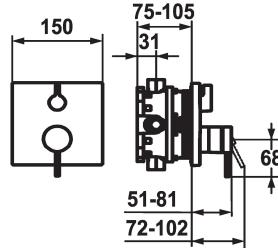

## KWC ZOE Trim kit - Lever mixer - Tub

Modell-Linie: ZOE | 20.204.500.000  
Armatura natryskowa | Baterie wannowe

### KWC-No.

**124015**  
chromeline, Trim kit

**124016**  
chromeline, Trim kit, with vacuum breaker

- \* Trim kit with function unit
- \* Outflow top and below
- \* Turning handle for diverter
- \* KWC cartridge M 35 H
- with ceramic discs
- flow rate and temperature continuously variable
- \* Scope of delivery:

### ATT-KWC-UNTERPUTZ

FM-Set

FM-Set mit SI

- Function unit, lever, cap, sleeve, cover plate, holder for escutcheon, diverter
- Fastening of the cover plate without screws
- \* To be ordered separately:
- Unit for concealed installation KWC BLUEBOX®
- ½", without shut-off valve, 39.999.900.931
- ¾" (½"), with shut-off valve, 39.999.910.931

ATT-KWC-UNTERPUTZ

EnergyLabelCH

Material

19 l/min (3 bar)

150x150

frontbedient

chromeline

Montaż naścienny