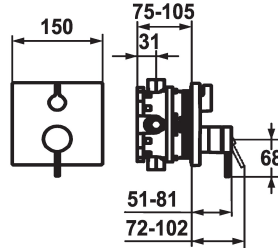

KWC ZOE

Trim kit - Lever mixer - Tub

Modell-Linie: ZOE | 20.204.510.000

Sprchové armatury | Vanové armatury

KWC-No.

124015
chromeline, Trim kit

124016
chromeline, Trim kit, with vacuum breaker

- * Trim kit with function unit
- * Outflow top and below
- * Turning handle for diverter
- * KWC cartridge M 35 H
- with ceramic discs
- flow rate and temperature continuously variable
- * Scope of delivery:

ATT-KWC-UNTERPUTZ

FM-Set

FM-Set mit SI

- Function unit, lever, cap, sleeve, cover plate, holder for escutcheon, diverter
- Fastening of the cover plate without screws
- * To be ordered separately:
- Unit for concealed installation KWC BLUEBOX®
- ½", without shut-off valve, 39.999.900.931
- ¾" (½"), with shut-off valve, 39.999.910.931

Technické údaje

ATT-KWC-A_ABGANG_UP

19 l/min (3 bar)

ATT-KWC-DURCHMESSER

150x150

Handling

frontbedient

ATT-KWC-FARBCODE