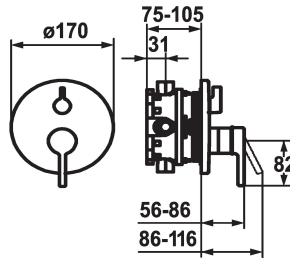

## KWC WAMAS

Trim kit - Lever mixer - Tub

Modell-Linie: SHOWERCULTURE | 20.004.502.000

Sprchové armatury | Vanové armatury

#### 124031

chromeline, Trim kit, with vacuum breaker

- \* Trim kit with function unit
- \* Outflow top and below
- \* Turning handle for diverter
- \* KWC cartridge M 35 H
- with ceramic discs
- flow rate and temperature continuously variable
- \* Scope of delivery:

- Function unit, lever, cap, sleeve, cover plate, holder for escutcheon, diverter
- Fastening of the cover plate without screws
- \* To be ordered separately:
- Unit for concealed installation KWC BLUEBOX®
- ½", without shut-off valve, 39.999.900.931
- ¾" (½"), with shut-off valve, 39.999.910.931

### Technické údaje

ATT-KWC-A\_ABGANG\_UP

19 l/min (3 bar)

ATT-KWC-DURCHMESSER

D170

Handling

frontbedient

ATT-KWC-FARBCODE