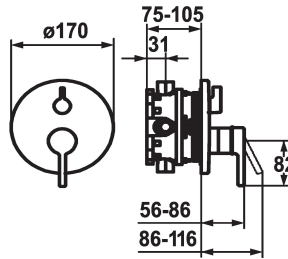

KWC WAMAS

Trim kit - Lever mixer - Tub

Modell-Linie: **SHOWERCULTURE | 20.004.502.000**

Showers | Exposed bath mixer

KWC-No.

124030

chromeline, Trim kit

124031

chromeline, Trim kit, with vacuum breaker

- * Trim kit with function unit
- * Outflow top and below
- * Turning handle for diverter
- * KWC cartridge M 35 H
 - with ceramic discs
 - flow rate and temperature continuously variable
- * Scope of delivery:

- Function unit, lever, cap, sleeve, cover plate, holder for escutcheon, diverter
- Fastening of the cover plate without screws
- * To be ordered separately:
 - Unit for concealed installation KWC BLUEBOX®
 - ½", without shut-off valve, 39.999.900.931
 - ¾" (½"), with shut-off valve, 39.999.910.931

Technical Data

Flow rate
Diameter
Handling
Color code
Installation_type
Faucet_typ
Acoustic group
Concealed_unit
Energy Label
material

19 l/min (3 bar)
D170
front lever
chrome
Wall mounted
Faucet
Battery1
Trim kit
C
Brass