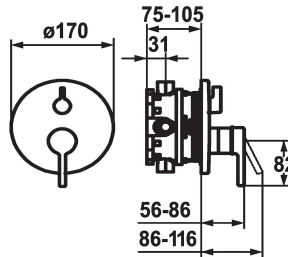

## KWC WAMAS

Trim kit - Lever mixer - Tub

Modell-Linie: **SHOWERCULTURE | 20.004.502.000**

Showers | Exposed bath mixer

### KWC-No.

**124030**

chromeline, Trim kit

**124031**

chromeline, Trim kit, with vacuum breaker

- \* Trim kit with function unit
- \* Outflow top and below
- \* Turning handle for diverter
- \* KWC cartridge M 35 H
- with ceramic discs
- flow rate and temperature continuously variable
- \* Scope of delivery:

- Function unit, lever, cap, sleeve, cover plate, holder for escutcheon, diverter
- Fastening of the cover plate without screws
- \* To be ordered separately:
- Unit for concealed installation KWC BLUEBOX®
- ½", without shut-off valve, 39.999.900.931
- ¾" (½"), with shut-off valve, 39.999.910.931

### Technical Data

Flow rate
Diameter
Handling
Color code
Installation type
Faucet_typ
Acoustic group
Concealed unit
Energy label
material

19 l/min (3 bar)
D170
front lever
chromeline
Wall mounted
Faucet
yes
Trim kit
C
Brass