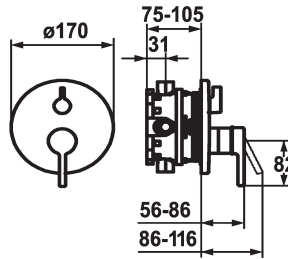

KWC WAMAS

Trim kit - Lever mixer - Tub

Modell-Linie: **SHOWERCULTURE | 20.004.512.000**

Showers | Exposed bath mixer

KWC-No.

124030

chromeline, Trim kit

124031

chromeline, Trim kit, with vacuum breaker

- * Trim kit with function unit
- * Outflow top and below
- * Turning handle for diverter
- * KWC cartridge M 35
 - with ceramic discs
 - flow rate and temperature continuously variable
- * Scope of delivery:

- Function unit, lever, cap, sleeve, cover plate, holder for escutcheon, diverter
- Fastening of the cover plate without screws
- * To be ordered separately:
 - Unit for concealed installation KWC BLUEBOX®
 - ½", without shut-off valve, 39.999.900.931
 - ¾" (½"), with shut-off valve, 39.999.910.931

Technical Data

Flow rate
Diameter
Handling
Color code
Installation type
Faucet_typ
Acoustic group
Concealed unit
material

19 l/min (3 bar)
D170
front lever
chromeline
Wall mounted
Faucet
yes
Trim kit, with vacuum breaker
Brass