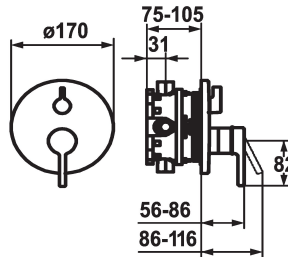

KWC WAMAS

Trim kit - Lever mixer - Tub

Modell-Linie: **SHOWERCULTURE | 20.004.512.000**

Showers | Exposed bath mixer

KWC-No.

124030

chromeline, Trim kit

124031

chromeline, Trim kit, with vacuum breaker

- * Trim kit with function unit
- * Outflow top and below
- * Turning handle for diverter
- * KWC cartridge M 35
- with ceramic discs
- flow rate and temperature continuously variable
- * Scope of delivery:

- Function unit, lever, cap, sleeve, cover plate, holder for escutcheon, diverter
- Fastening of the cover plate without screws
- * To be ordered separately:
- Unit for concealed installation KWC BLUEBOX®
- ½", without shut-off valve, 39.999.900.931
- ¾" (½"), with shut-off valve, 39.999.910.931

Technical Data

Flow rate
Diameter
Handling
Color code
Installation type
Faucet_typ
Acoustic group
Concealed unit
material

19 l/min (3 bar)
D170
front lever
chromeline
Wall mounted
Faucet
yes
Trim kit, with vacuum breaker
Brass