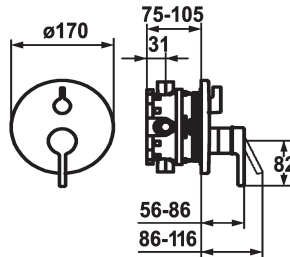

KWC WAMAS

Trim kit - Lever mixer - Tub

Modell-Linie: SHOWERCULTURE | 20.004.512.000

Suihkut ja suihkupaneelit | Allashanat

KWC-No.

124030

chromeline, Trim kit

124031

chromeline, Trim kit, with vacuum breaker

- * Trim kit with function unit
- * Outflow top and below
- * Turning handle for diverter
- * KWC cartridge M 35
 - with ceramic discs
 - flow rate and temperature continuously variable
- * Scope of delivery:

- Function unit, lever, cap, sleeve, cover plate, holder for escutcheon, diverter
- Fastening of the cover plate without screws
- * To be ordered separately:
 - Unit for concealed installation KWC BLUEBOX®
 - ½", without shut-off valve, 39.999.900.931
 - ¾" (½"), with shut-off valve, 39.999.910.931

ATT-KWC-UNTERPUTZ

Materiaali

lviCode

19 l/min (3 bar)

D170

frontbedient

chromeline

Seinäasennus