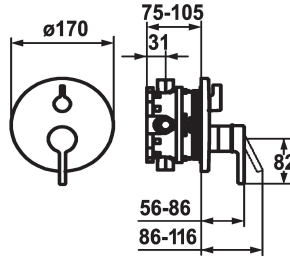

KWC WAMAS

Trim kit - Lever mixer - Tub

Modell-Linie: **SHOWERCULTURE** | 20.004.512.000

Duschar | Badkarsarmaturer

KWC-No.

124030

chromeline, Trim kit

124031

chromeline, Trim kit, with vacuum breaker

- * Trim kit with function unit
- * Outflow top and below
- * Turning handle for diverter
- * KWC cartridge M 35
- with ceramic discs
- flow rate and temperature continuously variable
- * Scope of delivery:

- Function unit, lever, cap, sleeve, cover plate, holder for escutcheon, diverter
- Fastening of the cover plate without screws
- * To be ordered separately:
- Unit for concealed installation KWC BLUEBOX®
- ½", without shut-off valve, 39.999.900.931
- ¾" (½"), with shut-off valve, 39.999.910.931

Technical Data

ATT-KWC-A_ABGANG_UP

19 l/min (3 bar)

Diameter

D170

Handling

frontbedient

ATT-KWC-FARBCODE