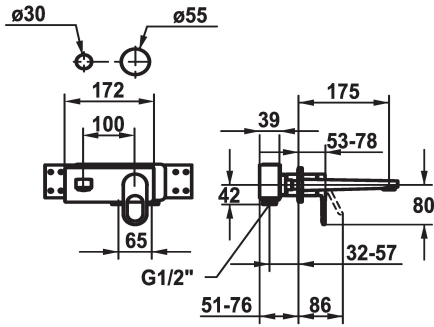

KWC ELLA Trim kit - Lever mixer - Basin

Modell-Linie: ELLA | 11.382.033.000
Taps | Manual taps

KWC-No.

124290
chromeline, A 175, Trim kit

124291
chromeline, A 225, Trim kit

- * Trim kit Lever mixer
- * Fixed spout
- Neoperl® Perlator® Shorty
- * OptimalSpace - ample space for washing or working
- * KWC cartridge M 35 H
- with ceramic discs

Projection A

A 175

A 225

- flow rate and temperature continuously variable
- * To be ordered separately:
- Unit for concealed installation ½" 39.001.401.931
- * To be ordered separately (optional or if necessary):
- Extension set 20 mm Z.536.333

Technical Data

Flow rate
Spout
Diameter
Handling
Color code
Installation type
Faucet_typ
Acoustic group
Concealed unit
Projection A
Energy label
material

5 l/min (3 bar)
fixed
173 x 74
front lever
chromeline
Wall mounted
Faucet
yes
Trim kit
A 175
B
Brass

Mandatory Accessories

KWC ELLA

Trim kit - Lever mixer - Basin

Modell-Linie: ELLA | 11.382.033.000

Taps | Manual taps

BEVO Concealed unit

124315

39.001.401.931