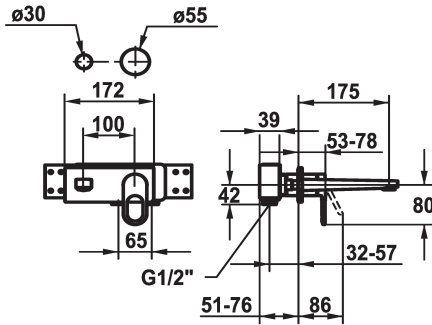

## KWC ELLA

Trim kit - Lever mixer - Basin

Modell-Linie: ELLA | 11.382.033.000

Hanat | Käsi­käyt­toiset hanat

### KWC-No.

**124290**  
chromeline, A 175, Trim kit

**124291**  
chromeline, A 225, Trim kit

- \* Trim kit Lever mixer
- \* Fixed spout
- Neoperl® Perlator® Shorty
- \* OptimalSpace - ample space for washing or working
- \* KWC cartridge M 35 H
- with ceramic discs

### Projection\_A

A175

A225

- flow rate and temperature continuously variable
- \* To be ordered separately:
- Unit for concealed installation ½" 39.001.401.931
- \* To be ordered separately (optional or if necessary):
- Extension set 20 mm Z.536.333