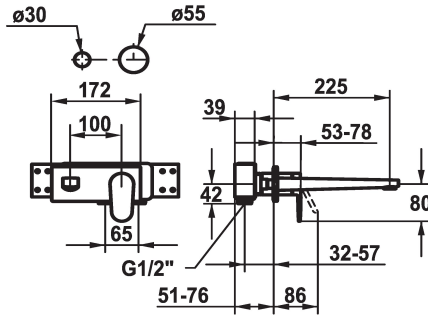

## KWC ELLA

Trim kit - Lever mixer - Basin

Modell-Linie: ELLA | 11.382.034.000

Umyvadlové armatury | Hydraulické armatury

### KWC-No.

**124290**  
chromeline, A 175, Trim kit

**124291**  
chromeline, A 225, Trim kit

- \* Trim kit Lever mixer
- \* Fixed spout
- Neoperl® Perlator® Shorty
- \* OptimalSpace - ample space for washing or working
- \* KWC cartridge M 35 H
- with ceramic discs

### Projection\_A

A175

A225

- flow rate and temperature continuously variable
- \* To be ordered separately:
- Unit for concealed installation ½" 39.001.401.931
- \* To be ordered separately (optional or if necessary):
- Extension set 20 mm Z.536.333

G\_Acoustic group

ATT-KWC-UNTERPUTZ

Projection\_A

EnergyLabelCH

Materiál

5 l/min (3 bar)

fixovaná

173x74