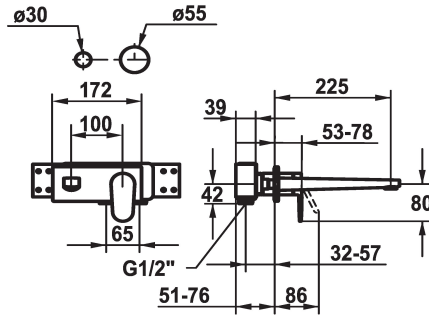

KWC ELLA Trim kit - Lever mixer - Basin

Modell-Linie: ELLA | 11.382.034.000
Taps | Manual taps

KWC-No.

124290
chromeline, A 175, Trim kit

124291
chromeline, A 225, Trim kit

- * Trim kit Lever mixer
- * Fixed spout
- Neoperl® Perlator® Shorty
- * OptimalSpace - ample space for washing or working
- * KWC cartridge M 35 H
- with ceramic discs

Projection_A

A 175

A 225

- flow rate and temperature continuously variable
- * To be ordered separately:
- Unit for concealed installation ½" 39.001.401.931
- * To be ordered separately (optional or if necessary):
- Extension set 20 mm Z.536.333

Technical Data

Flow rate
Spout
Diameter
Handling
Color code
Installation_type
Faucet_typ
Acoustic group
Concealed_unit
Projection_A
Energy Label
material

5 l/min (3 bar)
fixed
173 x 74
front lever
chrome
Wall mounted
Faucet
Battery1
Trim kit
A 225
B
Brass

Mandatory Accessories

KWC ELLA

Trim kit - Lever mixer - Basin

Modell-Linie: ELLA | 11.382.034.000

Taps | Manual taps

BEVO Concealed unit

124315

39.001.401.931