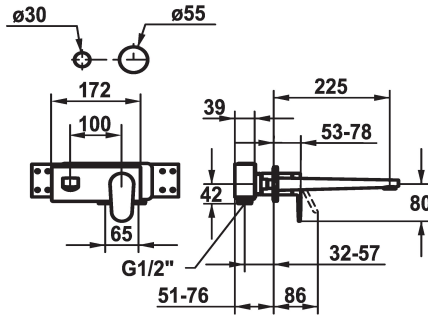

## KWC ELLA Trim kit - Lever mixer - Basin

Modell-Linie: ELLA | 11.382.034.000  
Taps | Manual taps

### KWC-No.

**124290**  
chromeline, A 175, Trim kit

**124291**  
chromeline, A 225, Trim kit

- \* Trim kit Lever mixer
- \* Fixed spout
- Neoperl® Perlator® Shorty
- \* OptimalSpace - ample space for washing or working
- \* KWC cartridge M 35 H
- with ceramic discs

### Projection A

A 175

A 225

- flow rate and temperature continuously variable
- \* To be ordered separately:
- Unit for concealed installation ½" 39.001.401.931
- \* To be ordered separately (optional or if necessary):
- Extension set 20 mm Z.536.333

### Technical Data

Flow rate
Spout
Diameter
Handling
Color code
Installation type
Faucet_typ
Acoustic group
Concealed unit
Projection A
Energy label
material

5 l/min (3 bar)
fixed
173 x 74
front lever
chromeline
Wall mounted
Faucet
yes
Trim kit
A 225
B
Brass