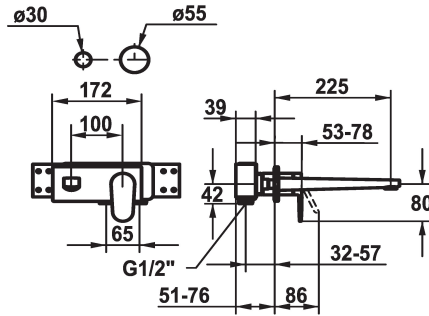

KWC ELLA Trim kit - Lever mixer - Basin

Modell-Linie: ELLA | 11.382.034.000
Taps | Manual taps

KWC-No.

124290
chromeline, A 175, Trim kit

124291
chromeline, A 225, Trim kit

- * Trim kit Lever mixer
- * Fixed spout
- Neoperl® Perlator® Shorty
- * OptimalSpace - ample space for washing or working
- * KWC cartridge M 35 H
- with ceramic discs

Projection A

A 175

A 225

- flow rate and temperature continuously variable
- * To be ordered separately:
- Unit for concealed installation ½" 39.001.401.931
- * To be ordered separately (optional or if necessary):
- Extension set 20 mm Z.536.333

Technical Data

Flow rate
Spout
Diameter
Handling
Color code
Installation type
Faucet_typ
Acoustic group
Concealed unit
Projection A
Energy label
material

5 l/min (3 bar)
fixed
173 x 74
front lever
chromeline
Wall mounted
Faucet
yes
Trim kit
A 225
B
Brass

Mandatory Accessories

KWC ELLA

Trim kit - Lever mixer - Basin

Modell-Linie: ELLA | 11.382.034.000

Taps | Manual taps

BEVO Concealed unit

124315

39.001.401.931