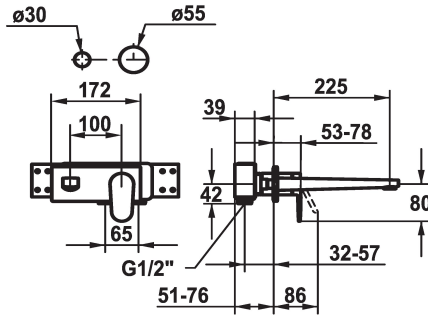

KWC ELLA

Trim kit - Lever mixer - Basin

Modell-Linie: ELLA | 11.382.034.000

Hanat | Käsi­käyt­toiset hanat

KWC-No.

124290
chromeline, A 175, Trim kit

124291
chromeline, A 225, Trim kit

- * Trim kit Lever mixer
- * Fixed spout
- Neoperl® Perlator® Shorty
- * OptimalSpace - ample space for washing or working
- * KWC cartridge M 35 H
- with ceramic discs

Projection_A

A175

A225

- flow rate and temperature continuously variable
- * To be ordered separately:
- Unit for concealed installation ½" 39.001.401.931
- * To be ordered separately (optional or if necessary):
- Extension set 20 mm Z.536.333

Tekniset tiedot

A_Spout_Spray

Spout

Halkaisija

Handling

ATT-KWC-FARBCODE

Installation_type

Faucet_typ