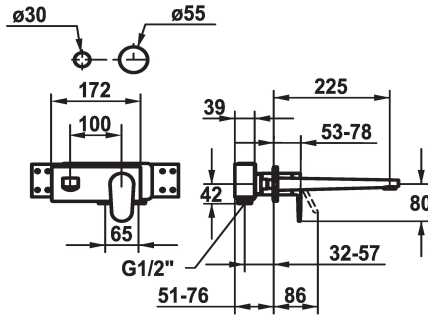

KWC ELLA

Trim kit - Lever mixer - Basin

Modell-Linie: ELLA | 11.382.034.000
Kranar | Hydraulické armatúry

KWC-No.

124290
chromeline, A 175, Trim kit

124291
chromeline, A 225, Trim kit

- * Trim kit Lever mixer
- * Fixed spout
- Neoperl® Perlator® Shorty
- * OptimalSpace - ample space for washing or working
- * KWC cartridge M 35 H
- with ceramic discs

Projection_A

A175

A225

- flow rate and temperature continuously variable
- * To be ordered separately:
- Unit for concealed installation ½" 39.001.401.931
- * To be ordered separately (optional or if necessary):
- Extension set 20 mm Z.536.333

Technical Data

A_Spout_Spray
ATT-KWC-AUSLAUF
Diameter
Handling
ATT-KWC-FARBCODE
Installation_type
Faucet_typ
G_Acoustic group
ATT-KWC-UNTERPUTZ
Projection_A
EnergyLabelCH
Material

5 l/min (3 bar)
fest
173x74
frontbedient
chromeline
Väggmontering
01
1
FM-Set
A225
B
Mässing

Nödvändiga tillbehör

KWC ELLA

Trim kit - Lever mixer - Basin

Modell-Linie: ELLA | 11.382.034.000
Kranar | Hydraulické armatury

BEVO Concealed unit

124315
39.001.401.931

Reservdelar

Cartridge M 35 H