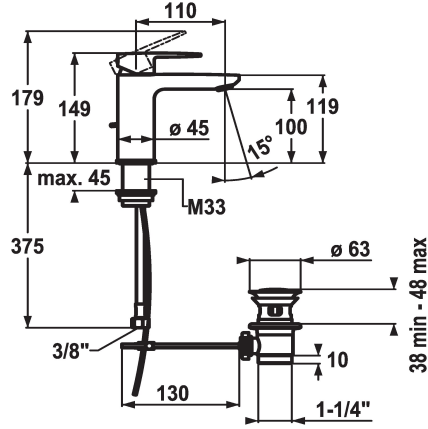

KWC ELLA Lever mixer - Basin

Modell-Linie: ELLA | 12.381.041.000FL
Taps | Manual taps

KWC-No.

124292
chromeline, A 110, flexible connection hoses, with pop-up valve

124293
chromeline, A 110, flexible connection hoses, without pop-up valve

- Lever mixer
- EcoProtect - water-saving device
- Fixed spout
- Neoperl® Perlator® Shorty
- KWC cartridge M 35 OP
- with ceramic discs

pop-up valve

with pop-up valve

without pop-up valve

- flow rate and temperature continuously variable
- temperature limitation
- Flexible connection hoses 3/8"
- Fastening by means of threaded sleeve M33 x 1.5
- Mounting hole size ø35 mm

Technical Data

Flow rate	5 l/min (3 bar)
pop-up valve	with pop-up valve
Connection	Flexible connection hoses
Spout	fixed
Handling	top lever
Color code	chromeline
Installation type	Pillar installation
Faucet_typ	Faucet
Measure Height	149
Acoustic group	yes
Projection A	A 110
Energy label	A
Dimension Water outlet	100
material	MESSING

Flow rate	5 l/min (3 bar)
pop-up valve	with pop-up valve
Connection	Flexible connection hoses
Spout	fixed
Handling	top lever
Color code	chromeline
Installation type	Pillar installation
Faucet_typ	Faucet
Measure Height	149
Acoustic group	yes
Projection A	A 110
Energy label	A
Dimension Water outlet	100
material	MESSING

Spare Parts