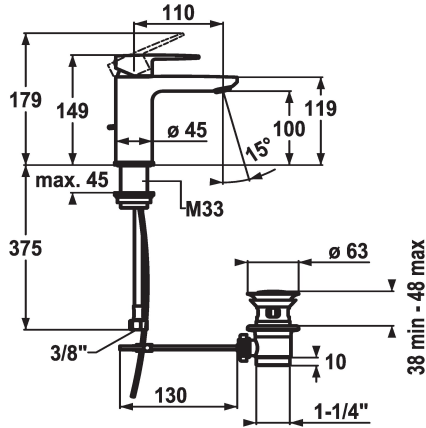

KWC ELLA Lever mixer - Basin

Modell-Linie: ELLA | 12.381.041.000FL
Kranar | Hydraulické armatúry

KWC-No.

124292
chromeline, A 110, flexible connection hoses, with pop-up valve

124293
chromeline, A 110, flexible connection hoses, without pop-up valve

- * Lever mixer
- * EcoProtect - water-saving device
- * Fixed spout
- Neoperl® Perlator® Shorty
- * KWC cartridge M 35 OP
- with ceramic discs

ATT-KWC- ABLAUFGARNITUR

mit_Ablaufgarnitur

ohne_Ablaufgarnitur

- flow rate and temperature continuously variable
- temperature limitation
- * Flexible connection hoses 3/8"
- * Fastening by means of threaded sleeve M33 x 1.5
- * Mounting hole size ø35 mm

Technical Data

5 l/min (3 bar)
mit_Ablaufgarnitur
Flexible_Anschlusschläuche
fest
topbedient
chromeline
Standmontage
01
149
1
A110
A
100
MESSING

Reservdelar

KWC ELLA Lever mixer - Basin

Modell-Linie: ELLA | 12.381.041.000FL
Kranar | Hydraulické armatury