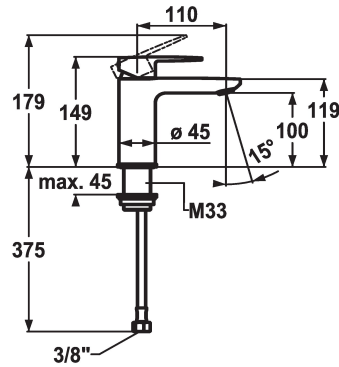

KWC ELLA Lever mixer - Basin

Modell-Linie: ELLA | 12.381.051.000FL
Taps | Manual taps

KWC-No.

124292
chromeline, A 110, flexible connection hoses, with pop-up valve

124293
chromeline, A 110, flexible connection hoses, without pop-up valve

- * Lever mixer
- * EcoProtect - water-saving device
- * Fixed spout
- Neoperl® Perlator® Shorty
- * KWC cartridge M 35 OP
- with ceramic discs

pop-up assembly

with pop-up valve

without pop-up valve

- flow rate and temperature continuously variable
- temperature limitation
- * Flexible connection hoses 3/8"
- * Fastening by means of threaded sleeve M33 x 1.5
- * Mounting hole size ø35 mm

Technical Data

Flow rate
pop-up assembly
Connection
Spout
Handling
Color code
Installation type
Faucet_typ
Dimension Height
Acoustic group
Projection A
Energy label
Dimension Water outlet
material

5 l/min (3 bar)
without pop-up valve
Flexible connection hoses
fixed
top lever
chromeline
Pillar installation
Faucet
149
yes
A 110
A
100
Brass

Spare Parts

KWC ELLA
Lever mixer - Basin

Modell-Linie: ELLA | 12.381.051.000FL
Taps | Manual taps

Cartridge M 35 OP

538331
Z.537.710
