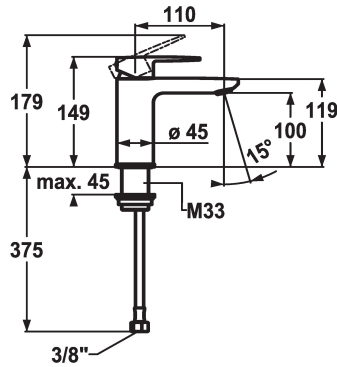

## KWC ELLA Lever mixer - Basin

Modell-Linie: ELLA | 12.381.051.000FL  
Taps | Manual taps

### KWC-No.

**124292**  
chromeline, A 110, flexible connection hoses, with pop-up valve

**124293**  
chromeline, A 110, flexible connection hoses, without pop-up valve

- \* Lever mixer
- \* EcoProtect - water-saving device
- \* Fixed spout
- Neoperl® Perlator® Shorty
- \* KWC cartridge M 35 OP
- with ceramic discs

### pop-up valve

with pop-up valve

without pop-up valve

- flow rate and temperature continuously variable
- temperature limitation
- \* Flexible connection hoses 3/8"
- \* Fastening by means of threaded sleeve M33 x 1.5
- \* Mounting hole size ø35 mm

### Technical Data

Flow rate
pop-up valve
Connection
Spout
Handling
Color code
Installation type
Faucet_typ
Measure Height
Acoustic group
Projection A
Energy label
Dimension Water outlet
material

5 l/min (3 bar)
without pop-up valve
Flexible connection hoses
fixed
top lever
chromeline
Pillar installation
Faucet
149
yes
A 110
A
100
Brass