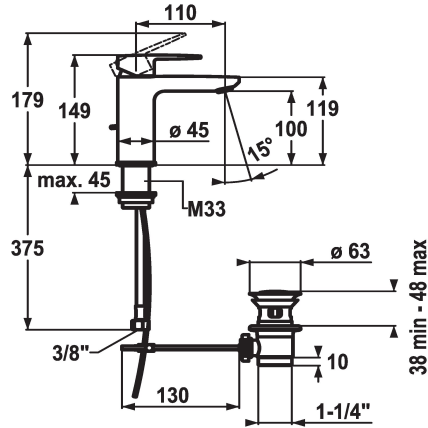

## KWC ELLA

Lever mixer - Basin - CoolFix

Modell-Linie: ELLA | 12.381.031.000FL

Umyvadlové armatury | Hydraulické armatury

### KWC-No.

**124294**

chromeline, A 110, flexible connection hoses, with pop-up valve

**124295**

chromeline, A 110, flexible connection hoses, without pop-up valve

- \* Lever mixer
- \* CoolFix - Cold water flow with a centered lever
- \* EcoProtect - water-saving device
- \* Fixed spout
- Neoperl® Perlator® Shorty
- \* KWC cartridge M 35 OP

### ATT-KWC-ABLAUFGARNITUR

mit\_Ablaufgarnitur

ohne\_Ablaufgarnitur

- with ceramic discs
- flow rate and temperature continuously variable
- temperature limitation
- \* Flexible connection hoses 3/8"
- \* Fastening by means of threaded sleeve M33 x 1.5
- \* Mounting hole size ø35 mm

Faucet\_typ

Measure\_Height

ATT-KWC-ENERGIESPAREN

G\_Acoustic group

Projection\_A

EnergyLabelCH

ATT-KWC-MASS-WASSERAUSTRITT

Material