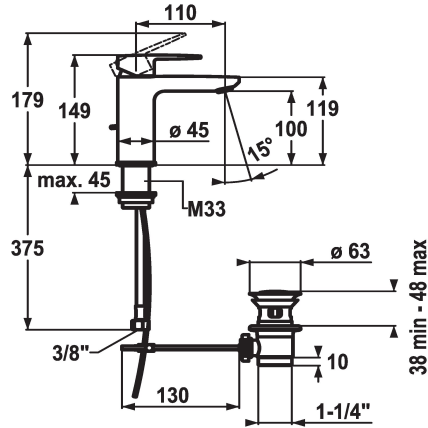

KWC ELLA

Lever mixer - Basin - CoolFix

Modell-Linie: ELLA | 12.381.031.000FL

Taps | Manual taps

KWC-No.

124294
chromeline, A 110, flexible connection hoses, with pop-up valve

124295
chromeline, A 110, flexible connection hoses, without pop-up valve

without pop-up valve

- with ceramic discs
- flow rate and temperature continuously variable
- temperature limitation
- * Flexible connection hoses 3/8"
- * Fastening by means of threaded sleeve M33 x 1.5
- * Mounting hole size ø35 mm

Technical Data

Flow rate
Pop-up_valve
Connection
Spout
Handling
Color code
Installation_type
Faucet_typ
Dimension Height
Energysaving
Acoustic group
Projection_A
Energy Label
Dimension Water outlet
material

5 l/min (3 bar)
with pop-up valve
Flexible connection hoses
fixed
top lever
chrome
Pillar installation
Faucet
149
Coolfix
Battery1
A 110
A
100
Brass

Spare Parts

KWC ELLA

Lever mixer - Basin - CoolFix

Modell-Linie: ELLA | 12.381.031.000FL