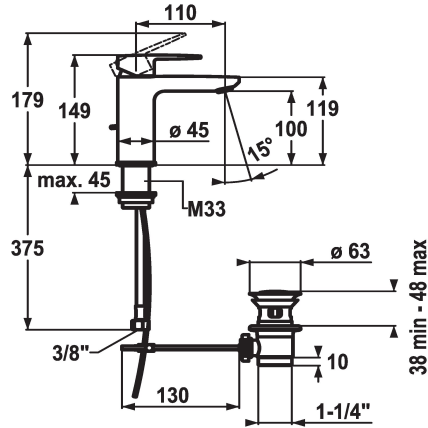

KWC ELLA

Lever mixer - Basin - CoolFix

Modell-Linie: ELLA | 12.381.031.000FL

Taps | Manual taps

KWC-No.

124294
chromeline, A 110, flexible connection hoses, with pop-up valve

124295
chromeline, A 110, flexible connection hoses, without pop-up valve

without pop-up valve

- with ceramic discs
- flow rate and temperature continuously variable
- temperature limitation
- * Flexible connection hoses 3/8"
- * Fastening by means of threaded sleeve M33 x 1.5
- * Mounting hole size ø35 mm

Technical Data

Flow rate
pop-up assembly
Connection
Spout
Handling
Color code
Installation type
Faucet_typ
Dimension Height
Energysaving
Acoustic group
Projection A
Energy label
Dimension Water outlet
material

5 l/min (3 bar)
with pop-up valve
Flexible connection hoses
fixed
top lever
chromeline
Pillar installation
Faucet
149
Coolfix
yes
A 110
A
100
Brass

Spare Parts

KWC ELLA
Lever mixer - Basin - CoolFix

Modell-Linie: ELLA | 12.381.031.000FL
Taps | Manual taps