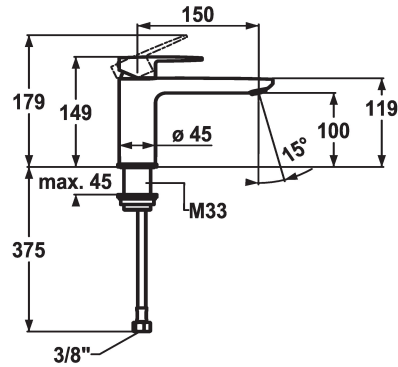

## KWC ELLA

Lever mixer - Basin - CoolFix

Modell-Linie: ELLA | 12.381.072.000FL

Taps | Manual taps

### KWC-No.

**124298**  
chromeline, A 150, flexible connection hoses, with pop-up valve

**124299**  
chromeline, A 150, flexible connection hoses, without pop-up valve

- \* Lever mixer
- \* CoolFix - Cold water flow with a centered lever
- \* EcoProtect - water-saving device
- \* Fixed spout
- Neoperl® Perlator® Shorty
- \* OptimalSpace - ample space for washing or working
- \* KWC cartridge M 35 OP

### Pop-up\_valve

with pop-up valve

without pop-up valve

- with ceramic discs
- flow rate and temperature continuously variable
- temperature limitation
- \* Flexible connection hoses 3/8"
- \* Fastening by means of threaded sleeve M33 x 1.5
- \* Mounting hole size ø35 mm