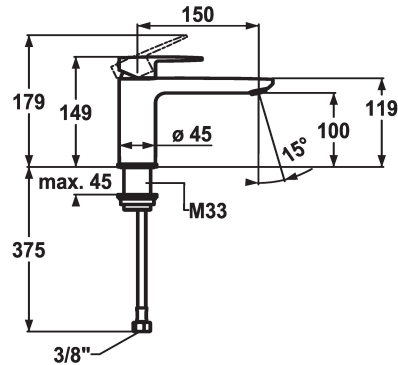

KWC ELLA

Lever mixer - Basin - CoolFix

Modell-Linie: ELLA | 12.381.072.000FL

Taps | Manual taps

KWC-No.

124298

chromeline, A 150, flexible connection hoses, with pop-up valve

124299

pop-up valve

with pop-up valve

without pop-up valve

- with ceramic discs
- flow rate and temperature continuously variable
- temperature limitation
- * Flexible connection hoses 3/8"
- * Fastening by means of threaded sleeve M33 x 1.5
- * Mounting hole size ø35 mm

Technical Data

Flow rate
pop-up valve
Connection
Spout
Handling
Color code
Installation type
Faucet_typ
Measure Height
Energysaving
Acoustic group
Projection A
Energy label
Dimension Water outlet
material

Modell-Linie: ELLA | 12.381.072.000FL
Taps | Manual taps

Cartridge M 35 OP

538331
Z.537.710
