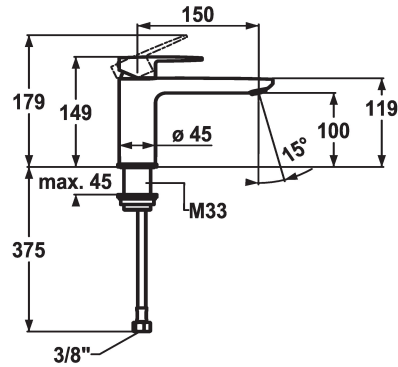

KWC ELLA

Lever mixer - Basin - CoolFix

Modell-Linie: ELLA | 12.381.072.000FL

Armatura umywalkowa | Armatura jednouchwytywa

KWC-No.

124298

chromeline, A 150, flexible connection hoses, with pop-up valve

124299

chromeline, A 150, flexible connection hoses, without pop-up valve

- * Lever mixer
- * CoolFix - Cold water flow with a centered lever
- * EcoProtect - water-saving device
- * Fixed spout
- Neoperl® Perlator® Shorty
- * OptimalSpace - ample space for washing or working
- * KWC cartridge M 35 OP

ATT-KWC- ABLAUFGARNITUR

mit_Ablaufgarnitur

ohne_Ablaufgarnitur

- with ceramic discs
- flow rate and temperature continuously variable
- temperature limitation
- * Flexible connection hoses 3/8"
- * Fastening by means of threaded sleeve M33 x 1.5
- * Mounting hole size ø35 mm

KWC ELLA

Lever mixer - Basin - CoolFix

Modell-Linie: ELLA | 12.381.072.000FL

Armatura umywalkowa | Armatura jednouchwytowa

Cartridge M 35 OP

538331
Z.537.710
