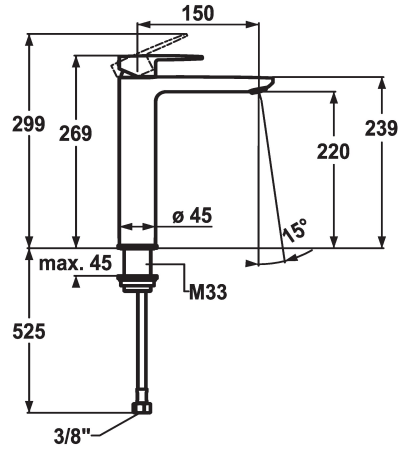

### KWC-No.

**124300**  
chromeline, A 150, flexible connection hoses, without pop-up valve

- \* Lever mixer
- \* For top-mounted basins
- \* EcoProtect - water-saving device
- \* Fixed spout
- Neoperl® Perlator® Shorty
- \* OptimalSpace - ample space for washing or working
- \* KWC cartridge M 35 OP

- with ceramic discs
- flow rate and temperature continuously variable
- temperature limitation
- \* Flexible connection hoses 3/8"
- \* Fastening by means of threaded sleeve M33 x 1.5
- \* Mounting hole size ø35 mm

### Technické údaje

A_Spout_Spray
ATT-KWC-ABLAUFGARNITUR
Connection
ATT-KWC-AUSLAUF
Handling
ATT-KWC-FARBCODE
Installation_type
Faucet_typ
Measure_Height
G_Acoustic group
Projection_A
EnergyLabelCH
ATT-KWC-MASS-WASSERAUSTRITT
Materiál

5 l/min (3 bar)
ohne_Ablaufgarnitur
Flexible_Anschlussschläuche
fixovaná
topbedient
chromeline
für Waschsessel
01
269
yes
A150
A
220
MESSING