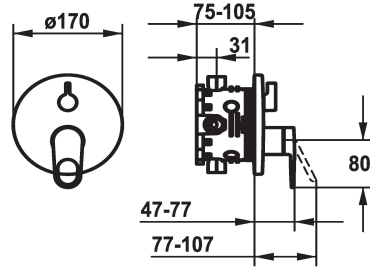

KWC ELLA Trim kit with function unit

Modell-Linie: ELLA | 20.384.502.000
Showers | Exposed bath mixer

KWC-No.

124317
chromeline, Trim kit

124318
chromeline, Trim kit, with vacuum breaker

- * Trim kit with function unit
- * Outflow top and below
- * Turning handle for diverter
- * KWC cartridge M 35 H
- with ceramic discs
- flow rate and temperature continuously variable
- * Scope of delivery:

Concealed unit

Trim kit

Trim kit, with vacuum breaker

- Function unit, lever, cap, sleeve, cover plate, holder for escutcheon, diverter
- Fastening of the cover plate without screws
- * To be ordered separately:
- Unit for concealed installation KWC BLUEBOX®
- ½", without shut-off valve, 39.999.900.931
- ¾" (½"), with shut-off valve, 39.999.910.931

Technical Data

Flow rate
Diameter
Handling
Color code
Installation type
Faucet_typ
Acoustic group
Concealed unit
Energy label
material

19 l/min (3 bar)
D170
front lever
chromeline
Wall mounted
Faucet
yes
Trim kit
C
Brass