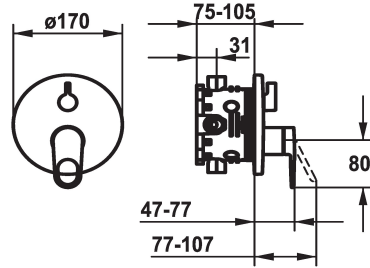

KWC ELLA Trim kit with function unit

Modell-Linie: ELLA | 20.384.502.000
Suihkut ja suihkupaneelit | Allashanat

KWC-No.

124317
chromeline, Trim kit

124318
chromeline, Trim kit, with vacuum breaker

- * Trim kit with function unit
- * Outflow top and below
- * Turning handle for diverter
- * KWC cartridge M 35 H
- with ceramic discs
- flow rate and temperature continuously variable
- * Scope of delivery:

ATT-KWC-UNTERPUTZ

FM-Set

FM-Set mit SI

- Function unit, lever, cap, sleeve, cover plate, holder for escutcheon, diverter
- Fastening of the cover plate without screws
- * To be ordered separately:
- Unit for concealed installation KWC BLUEBOX®
- ½", without shut-off valve, 39.999.900.931
- ¾" (½"), with shut-off valve, 39.999.910.931

Tekniset tiedot

ATT-KWC-A_ABGANG_UP

Halkaisija

Handling

ATT-KWC-FARBCODE

Installation_type

Faucet_typ

G_Acoustic group

ATT-KWC-UNTERPUTZ

EnergyLabelCH

Materiaali

IviCode

19 l/min (3 bar)

D170

frontbedient

chromeline