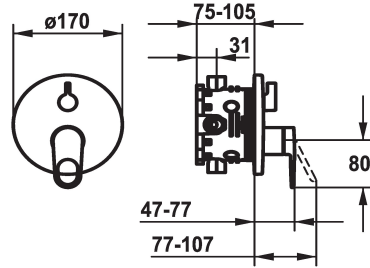

## KWC ELLA Trim kit with function unit

Modell-Linie: ELLA | 20.384.502.000  
Duschar | Badkarsarmaturer

### KWC-No.

**124317**  
chromeline, Trim kit

**124318**  
chromeline, Trim kit, with vacuum breaker

- \* Trim kit with function unit
- \* Outflow top and below
- \* Turning handle for diverter
- \* KWC cartridge M 35 H
- with ceramic discs
- flow rate and temperature continuously variable
- \* Scope of delivery:

### Concealed\_unit

Trim kit

Trim kit, with vacuum breaker

- Function unit, lever, cap, sleeve, cover plate, holder for escutcheon, diverter
- Fastening of the cover plate without screws
- \* To be ordered separately:
- Unit for concealed installation KWC BLUEBOX®
- ½", without shut-off valve, 39.999.900.931
- ¾" (½"), with shut-off valve, 39.999.910.931

### Technical Data

Flow rate
Diameter
Handling
Color code
Installation_type
Faucet_typ
G_Acoustic group
Concealed_unit
EnergyLabelCH
Material

19 l/min (3 bar)
D170
front lever
chromeline
Väggmontering
Faucet
1
Trim kit
C
Mässing