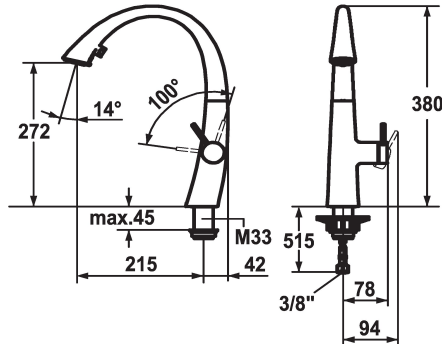

KWC ZOE Lever mixer - Kitchen

Modell-Linie: ZOE | 10.201.102.176FL
Umyvadlové armatury | Hydraulické armatury

KWC-No.

122926
chromeline, A 215, flexible connection hoses

122931
decor steel, A 215, flexible connection hoses

123312
glacier white, A 215, flexible connection hoses

124349
matt black, A 215, flexible connection hoses

ATT-KWC-FARBCODE

chromeline

decor steel

glacier white

matt black

- * Lever mixer
- * Lever installation only possible on the right side
- Child safety: cold water flow in lever position towards the front
- * gap between wall and centre of mounting hole min. 42 mm
- * TouchProtect - anti-scald protection thanks to the "double skin" principle
- * Covered pull-out spray
- ergonomic spout alignment, shape and handling
- SprayClean - easy to clean and actively prevents limescale buildup
- Neoperl® Cascade®

- PowerClean - needle spray mode, with automatic diverter reset
- up to 500 mm pull-out length
- * SwivelStop - hose guide, swivelling 270°, limitable to 120°
- * EasyLock - a pull-out spray that easily slides back into place
- * OptimalSpace - ample space for washing or working
- * KWC cartridge S 25
- with ceramic discs
- flow rate and temperature continuously variable
- * Flexible connection hoses 3/8"
- * Fastening by means of threaded sleeve M33 x 1.5
- * Mounting hole size ø35 mm

Standmontage

Faucet_typ

01

ATT-KWC-BAUFORM

J-Auslauf

Measure_Height

380

G_Acoustic group