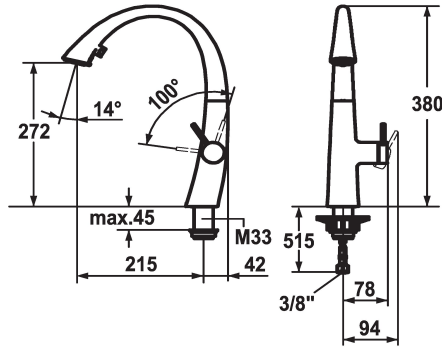

KWC ZOE Lever mixer - Kitchen

Modell-Linie: ZOE | 10.201.102.176FL
Taps | Manual taps

KWC-No.

122926
chromeline, A 215, flexible connection hoses

122931
decor steel, A 215, flexible connection hoses

123312
glacier white, A 215, flexible connection hoses

124349
matt black, A 215, flexible connection hoses

Color code

chrome

decor steel

glacier white

matt black

- * Lever mixer
- * Lever installation only possible on the right side
- Child safety: cold water flow in lever position towards the front
- * gap between wall and centre of mounting hole min. 42 mm
- * TouchProtect - anti-scald protection thanks to the "double skin" principle
- * Covered pull-out spray
- ergonomic spout alignment, shape and handling
- SprayClean - easy to clean and actively prevents limescale buildup
- Neoperl® Cascade®

- PowerClean - needle spray mode, with automatic diverter reset
- up to 500 mm pull-out length
- * SwivelStop - hose guide, swivelling 270°, limitable to 120°
- * EasyLock - a pull-out spray that easily slides back into place
- * OptimalSpace - ample space for washing or working
- * KWC cartridge S 25
- with ceramic discs
- flow rate and temperature continuously variable
- * Flexible connection hoses 3/8"
- * Fastening by means of threaded sleeve M33 x 1.5
- * Mounting hole size ø35 mm

Technical Data

Flow rate needle spray

9 l/min (3 bar)

Flow rate normal spray

8 l/min (3 bar)

Connection

Flexible connection hoses

Spout