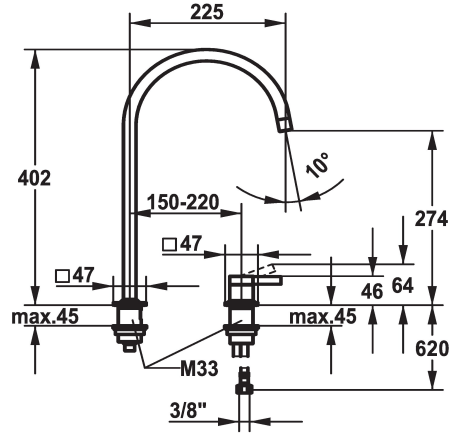

## KWC ERA Lever mixer - Kitchen

Modell-Linie: ERA | 10.392.023.700FL  
Taps | Manual taps

### KWC-No.

**124396**  
stainless steel, A 225, flexible connection hoses

- \* Lever mixer
- \* 2-hole
- \* Lever installation possible on the right or left side
- \* Swivel spout 150°, extensible to 360°
- Neoperl® Perlator® laminar
- \* OptimalSpace - ample space for washing or working

- \* KWC cartridge S 25
- with ceramic discs
- flow rate and temperature continuously variable
- \* Flexible connection hoses 3/8"
- \* Fastening by means of threaded sleeve M33 x 1.5
- \* Mounting hole size ø35 mm

### Technical Data

Flow rate
Connection
Spout
Handling
Color code
Installation type
Faucet_typ
Design
Dimension Height
Acoustic group
Projection A
Energy label
Dimension Water outlet
material

8 l/min (3 bar)
Flexible connection hoses
swivel
top lever
stainless steel
Pillar installation
Faucet
J-Spout
402
yes
A 225
A
274
ROSTFREIER_STAHL