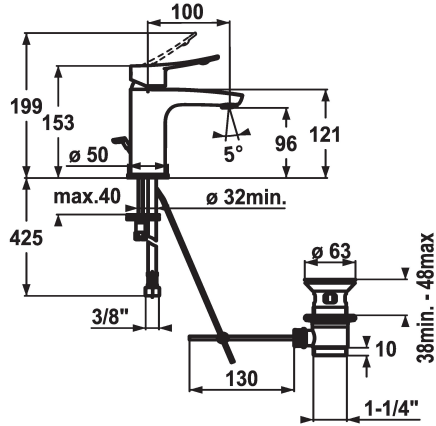

KWC ACTIVO Lever mixer - Basin

Modell-Linie: ACTIVO | 12.401.041.000FL
Umyvadlové armatury | Hydraulické armatury

KWC-No.

124416
chromeline, A 100, flexible connection hoses, with pop-up valve

124417
chromeline, A 100, flexible connection hoses, without pop-up valve

- * Lever mixer
- * ergonomically shaped operating lever
- * EcoProtect - water-saving device
- * Fixed spout
- Neoperl® Perlator®
- * KWC cartridge M 35 OP

ATT-KWC- ABLAUFGARNITUR

mit_Ablaufgarnitur

ohne_Ablaufgarnitur

- with ceramic discs
- flow rate and temperature continuously variable
- temperature limitation
- * Flexible connection hoses 3/8"
- * Fastening by means of stud bolt M8 x 1
- * Mounting hole size ø35 mm

Faucet_typ

Measure_Height

G_Acoustic group

Projection_A

EnergyLabelCH

ATT-KWC-MASS-WASSERAUSTRITT

Material

5 l/min (3 bar)