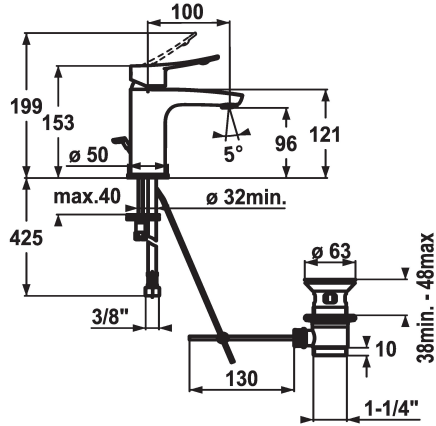

## KWC ACTIVO Lever mixer - Basin

Modell-Linie: ACTIVO | 12.401.041.000FL  
Taps | Manual taps

### KWC-No.

**124416**  
chromeline, A 100, flexible connection hoses, with pop-up valve

**124417**  
chromeline, A 100, flexible connection hoses, without pop-up valve

- \* Lever mixer
- \* ergonomically shaped operating lever
- \* EcoProtect - water-saving device
- \* Fixed spout
- Neoperl® Perlator®
- \* KWC cartridge M 35 OP

### Pop-up\_valve

with pop-up valve

without pop-up valve

- with ceramic discs
- flow rate and temperature continuously variable
- temperature limitation
- \* Flexible connection hoses 3/8"
- \* Fastening by means of stud bolt M8 x 1
- \* Mounting hole size ø35 mm

### Technical Data

Flow rate
Pop-up_valve
Connection
Spout
Handling
Color code
Installation_type
Faucet_typ
Dimension Height
Acoustic group
Projection_A
Energy Label
Dimension Water outlet
material

5 l/min (3 bar)
with pop-up valve
Flexible connection hoses
fixed
top lever
chrome
Pillar installation
Faucet
153
Battery1
A 100
A
96
Brass