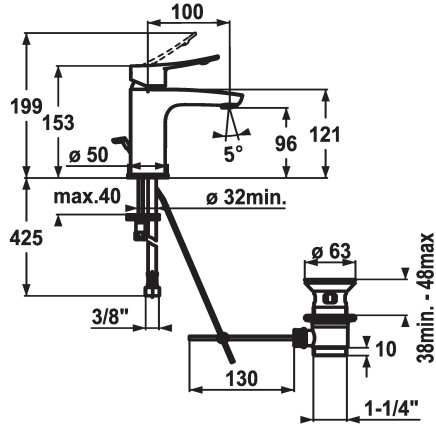

KWC ACTIVO Lever mixer - Basin

Modell-Linie: ACTIVO | 12.401.041.000FL
Taps | Manual taps

KWC-No.

124416
chromeline, A 100, flexible connection hoses, with pop-up valve

124417
chromeline, A 100, flexible connection hoses, without pop-up valve

- with ceramic discs
- flow rate and temperature continuously variable
- temperature limitation
- * Flexible connection hoses 3/8"
- * Fastening by means of stud bolt M8 x 1
- * Mounting hole size ø35 mm

Technical Data

Flow rate
pop-up assembly
Connection
Spout
Handling
Color code
Installation type
Faucet_typ
Dimension Height
Acoustic group
Projection A
Energy label
Dimension Water outlet
material

5 l/min (3 bar)
with pop-up valve
Flexible connection hoses
fixed
top lever
chromeline
Pillar installation
Faucet
153
yes
A 100
A
96
Brass

Spare Parts

KWC ACTIVO Lever mixer - Basin

Modell-Linie: ACTIVO | 12.401.041.000FL
Taps | Manual taps

Cartridge M 35 OP

538331
Z.537.710
