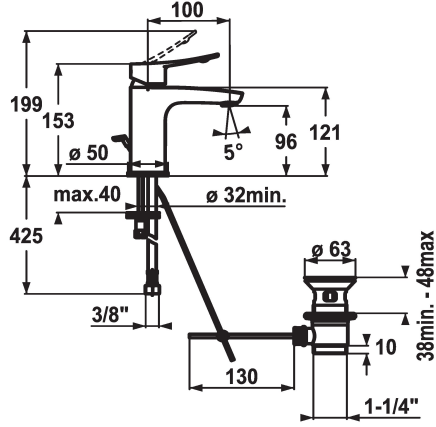

## KWC ACTIVO Lever mixer - Basin

Modell-Linie: ACTIVO | 12.401.041.000FL  
Taps | Manual taps

### KWC-No.

**124416**  
chromeline, A 100, flexible connection hoses, with pop-up valve

**124417**  
chromeline, A 100, flexible connection hoses, without pop-up valve

- \* Lever mixer
- \* ergonomically shaped operating lever
- \* EcoProtect - water-saving device
- \* Fixed spout
- Neoperl® Perlator®
- \* KWC cartridge M 35 OP

### pop-up valve

with pop-up valve

without pop-up valve

- with ceramic discs
- flow rate and temperature continuously variable
- temperature limitation
- \* Flexible connection hoses 3/8"
- \* Fastening by means of stud bolt M8 x 1
- \* Mounting hole size ø35 mm

### Technical Data

Flow rate
pop-up valve
Connection
Spout
Handling
Color code
Installation type
Faucet_typ
Measure Height
Acoustic group
Projection A
Energy label
Dimension Water outlet
material

5 l/min (3 bar)
with pop-up valve
Flexible connection hoses
fixed
top lever
chromeline
Pillar installation
Faucet
153
yes
A 100
A
96
Brass