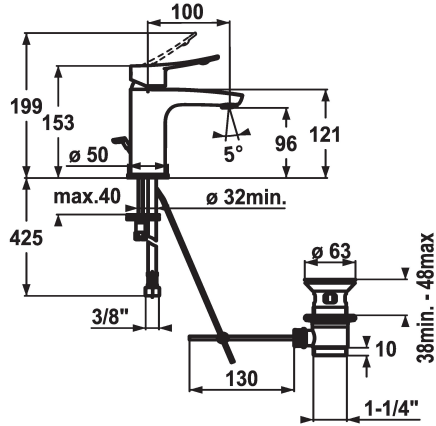

KWC ACTIVO Lever mixer - Basin

Modell-Linie: ACTIVO | 12.401.041.000FL
Hanat | Käsikäyttöiset hanat

KWC-No.

124416
chromeline, A 100, flexible connection hoses, with pop-up valve

124417
chromeline, A 100, flexible connection hoses, without pop-up valve

- * Lever mixer
- * ergonomically shaped operating lever
- * EcoProtect - water-saving device
- * Fixed spout
- Neoperl® Perlator®
- * KWC cartridge M 35 OP

ATT-KWC- ABLAUFGARNITUR

mit_Ablaufgarnitur

ohne_Ablaufgarnitur

- with ceramic discs
- flow rate and temperature continuously variable
- temperature limitation
- * Flexible connection hoses 3/8"
- * Fastening by means of stud bolt M8 x 1
- * Mounting hole size ø35 mm

Faucet_typ

Measure_Height

G_Acoustic group

Projection_A

EnergyLabelCH

ATT-KWC-MASS-WASSERAUSTRITT

Materiaali

lviCode