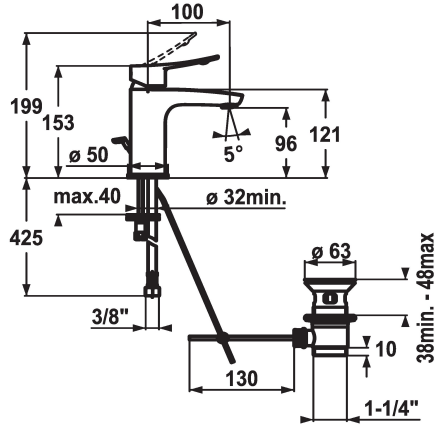

KWC ACTIVO Lever mixer - Basin

Modell-Linie: ACTIVO | 12.401.041.000FL
Armatura umywalkowa | Armatura jednouchwytywa

KWC-No.

124416
chromeline, A 100, flexible connection hoses, with pop-up valve

124417
chromeline, A 100, flexible connection hoses, without pop-up valve

- * Lever mixer
- * ergonomically shaped operating lever
- * EcoProtect - water-saving device
- * Fixed spout
- Neoperl® Perlator®
- * KWC cartridge M 35 OP

ATT-KWC- ABLAUFGARNITUR

mit_Ablaufgarnitur

ohne_Ablaufgarnitur

- with ceramic discs
- flow rate and temperature continuously variable
- temperature limitation
- * Flexible connection hoses 3/8"
- * Fastening by means of stud bolt M8 x 1
- * Mounting hole size ø35 mm

Dane techniczne

A_Spout_Spray
ATT-KWC-ABLAUFGARNITUR
Connection
ATT-KWC-AUSLAUF
Handling
ATT-KWC-FARBCODE
Installation_type
Faucet_typ
Dimension Height
G_Acoustic group
Projection_A
EnergyLabelCH
ATT-KWC-MASS-WASSERAUSTRITT
Material