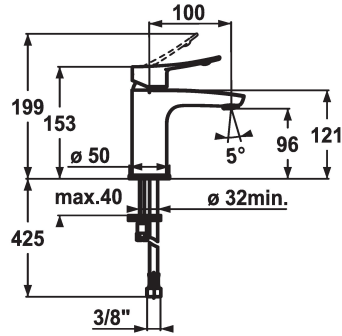

KWC ACTIVO Lever mixer - Basin

Modell-Linie: ACTIVO | 12.401.051.000FL
Umyvadlové armatury | Hydraulické armatury

KWC-No.

124416
chromeline, A 100, flexible connection hoses, with pop-up valve

124417
chromeline, A 100, flexible connection hoses, without pop-up valve

- * Lever mixer
- * ergonomically shaped operating lever
- * EcoProtect - water-saving device
- * Fixed spout
- Neoperl® Perlator®
- * KWC cartridge M 35 OP

ATT-KWC- ABLAUFGARNITUR

mit_Ablaufgarnitur

ohne_Ablaufgarnitur

- with ceramic discs
- flow rate and temperature continuously variable
- temperature limitation
- * Flexible connection hoses 3/8"
- * Fastening by means of stud bolt M8 x 1
- * Mounting hole size ø35 mm

Faucet_typ

Measure_Height

G_Acoustic group

Projection_A

EnergyLabelCH

ATT-KWC-MASS-WASSERAUSTRITT

Materiál

5 l/min (3 bar)