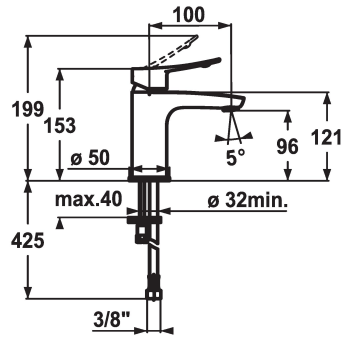

KWC ACTIVO Lever mixer - Basin

Modell-Linie: ACTIVO | 12.401.051.000FL
Taps | Manual taps

KWC-No.

124416
chromeline, A 100, flexible connection hoses, with pop-up valve

124417
chromeline, A 100, flexible connection hoses, without pop-up valve

- * Lever mixer
- * ergonomically shaped operating lever
- * EcoProtect - water-saving device
- * Fixed spout
- Neoperl® Perlator®
- * KWC cartridge M 35 OP

Pop-up_valve

with pop-up valve

without pop-up valve

- with ceramic discs
- flow rate and temperature continuously variable
- temperature limitation
- * Flexible connection hoses 3/8"
- * Fastening by means of stud bolt M8 x 1
- * Mounting hole size ø35 mm

Technical Data

Flow rate
Pop-up_valve
Connection
Spout
Handling
Color code
Installation_type
Faucet_typ
Dimension Height
Acoustic group
Projection_A
Energy Label
Dimension Water outlet
material

5 l/min (3 bar)
without pop-up valve
Flexible connection hoses
fixed
top lever
chrome
Pillar installation
Faucet
153
Battery1
A 100
A
96
Brass