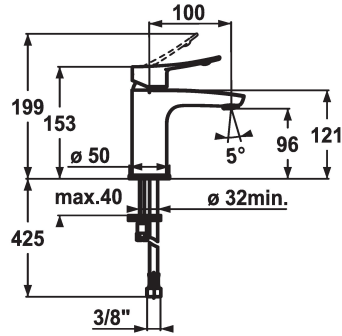

KWC ACTIVO Lever mixer - Basin

Modell-Linie: ACTIVO | 12.401.051.000FL
Taps | Manual taps

KWC-No.

124416
chromeline, A 100, flexible connection hoses, with pop-up valve

124417
chromeline, A 100, flexible connection hoses, without pop-up valve

- * Lever mixer
- * ergonomically shaped operating lever
- * EcoProtect - water-saving device
- * Fixed spout
- Neoperl® Perlator®
- * KWC cartridge M 35 OP

pop-up assembly

with pop-up valve

without pop-up valve

- with ceramic discs
- flow rate and temperature continuously variable
- temperature limitation
- * Flexible connection hoses 3/8"
- * Fastening by means of stud bolt M8 x 1
- * Mounting hole size $\varnothing 35$ mm

Technical Data

Flow rate
pop-up assembly
Connection
Spout
Handling
Color code
Installation type
Faucet_typ
Dimension Height
Acoustic group
Projection A
Energy label
Dimension Water outlet
material

5 l/min (3 bar)
without pop-up valve
Flexible connection hoses
fixed
top lever
chromeline
Pillar installation
Faucet
153
yes
A 100
A
96
Brass