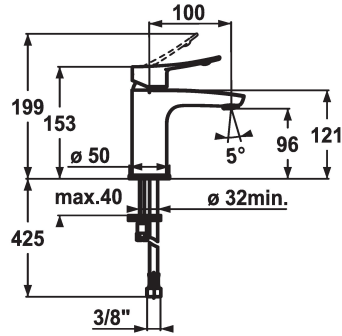

KWC ACTIVO Lever mixer - Basin

Modell-Linie: ACTIVO | 12.401.051.000FL
Taps | Manual taps

KWC-No.

124416
chromeline, A 100, flexible connection hoses, with pop-up valve

124417
chromeline, A 100, flexible connection hoses, without pop-up valve

- * Lever mixer
- * ergonomically shaped operating lever
- * EcoProtect - water-saving device
- * Fixed spout
- Neoperl® Perlator®
- * KWC cartridge M 35 OP

pop-up valve

with pop-up valve

without pop-up valve

- with ceramic discs
- flow rate and temperature continuously variable
- temperature limitation
- * Flexible connection hoses 3/8"
- * Fastening by means of stud bolt M8 x 1
- * Mounting hole size ø35 mm

Technical Data

Flow rate
pop-up valve
Connection
Spout
Handling
Color code
Installation type
Faucet_typ
Measure Height
Acoustic group
Projection A
Energy label
Dimension Water outlet
material

5 l/min (3 bar)
without pop-up valve
Flexible connection hoses
fixed
top lever
chromeline
Pillar installation
Faucet
153
yes
A 100
A
96
Brass