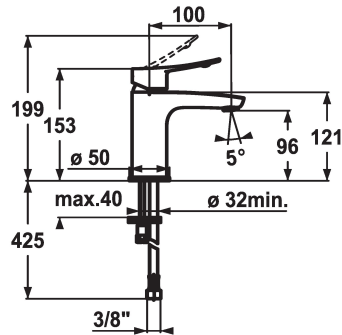

KWC ACTIVO Lever mixer - Basin

Modell-Linie: ACTIVO | 12.401.051.000FL
Hanat | Käsi­käyt­toiset hanat

KWC-No.

124416
chromeline, A 100, flexible connection hoses, with pop-up valve

124417
chromeline, A 100, flexible connection hoses, without pop-up valve

- with ceramic discs
- flow rate and temperature continuously variable
- temperature limitation
- * Flexible connection hoses 3/8"
- * Fastening by means of stud bolt M8 x 1
- * Mounting hole size ø35 mm

Faucet_typ

Measure_Height

G_Acoustic group

Projection_A

EnergyLabelCH

ATT-KWC-MASS-WASSERAUSTRITT

Materiaali

lviCode

5 l/min (3 bar)

ohne_Ablaufgarnitur

Flexible_Anschluss­schläuche

Kiinnitetty

topbedient

chromeline

Standmontage

01