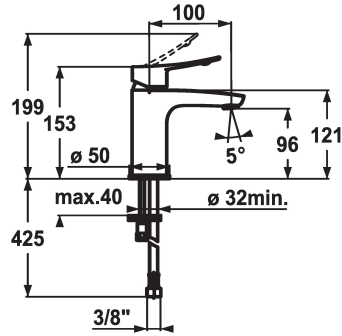

KWC ACTIVO Lever mixer - Basin

Modell-Linie: ACTIVO | 12.401.051.000FL
Armatura umywalkowa | Armatura jednouchwytywa

KWC-No.

124416
chromeline, A 100, flexible connection hoses, with pop-up valve

124417
chromeline, A 100, flexible connection hoses, without pop-up valve

- * Lever mixer
- * ergonomically shaped operating lever
- * EcoProtect - water-saving device
- * Fixed spout
- Neoperl® Perlator®
- * KWC cartridge M 35 OP

ATT-KWC- ABLAUFGARNITUR

mit_Ablaufgarnitur

ohne_Ablaufgarnitur

- with ceramic discs
- flow rate and temperature continuously variable
- temperature limitation
- * Flexible connection hoses 3/8"
- * Fastening by means of stud bolt M8 x 1
- * Mounting hole size ø35 mm

Faucet_typ

Dimension Height

G_Acoustic group

Projection_A

EnergyLabelCH

ATT-KWC-MASS-WASSERAUSTRITT

Material

5 l/min (3 bar)