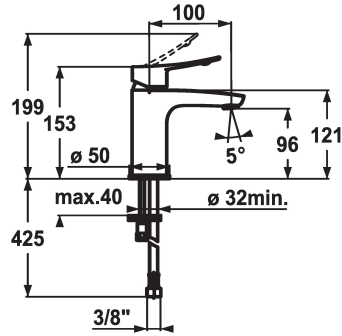

KWC ACTIVO Lever mixer - Basin

Modell-Linie: **ACTIVO** | 12.401.051.000FL
Kranar | Hydraulické armatúry

KWC-No.

124416
chromeline, A 100, flexible connection hoses, with pop-up valve

124417
chromeline, A 100, flexible connection hoses, without pop-up valve

- * Lever mixer
- * ergonomically shaped operating lever
- * EcoProtect - water-saving device
- * Fixed spout
- Neoperl® Perlator®
- * KWC cartridge M 35 OP

ATT-KWC- ABLAUFGARNITUR

mit_Ablaufgarnitur

ohne_Ablaufgarnitur

- with ceramic discs
- flow rate and temperature continuously variable
- temperature limitation
- * Flexible connection hoses 3/8"
- * Fastening by means of stud bolt M8 x 1
- * Mounting hole size ø35 mm

Faucet_typ

Measure_Height

G_Acoustic group

Projection_A

EnergyLabelCH

ATT-KWC-MASS-WASSERAUSTRITT

Material

5 l/min (3 bar)